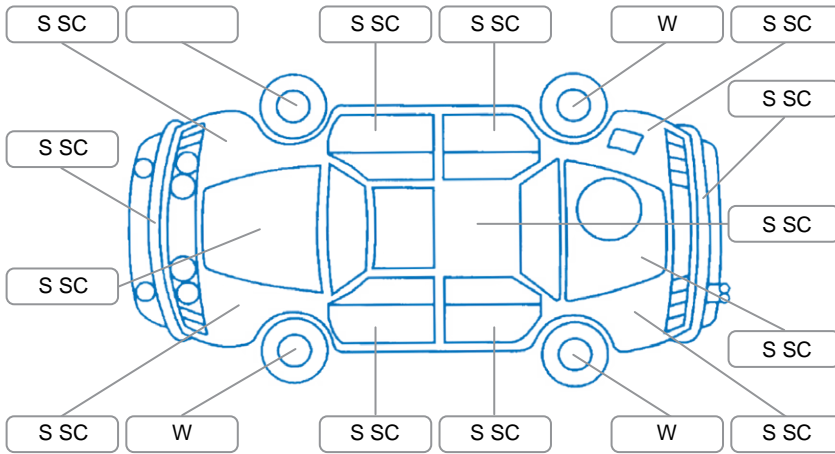

Report ID:	28,123,467	Version:	1
Created:	17 Apr 2026		

Make:	Mercedes-Benz	Model:	CL-Class
Body Style:	Sports Car	Year:	2007
Rego No.:	FEF454	Rego Expiry:	07 Feb 2026
WoF Expiry:	07 May 2026	Odometer:	129,000 Kms
Good No.:	28123467	VIN:	WDD2163712A007994
Next Service:	132000	Service History:	No

Key
 S = Scratch R = Rust C = Crack * = Decals W = Significant scuffs
 D = Dent PT = Paint defect P = Pin dent SC = Stone Chips

Note: some defects and blemishes may not be displayed in the diagram

Body Inspection Comments

Minor stonechips on windscreen

Conditions During Body Inspection

Dry

Under Carriage and Under Bonnet Inspection Comments

Rear wheel drive
 Both rear shocks leaking
 Oil leak/also dripping onto exhaust

Interior Comments