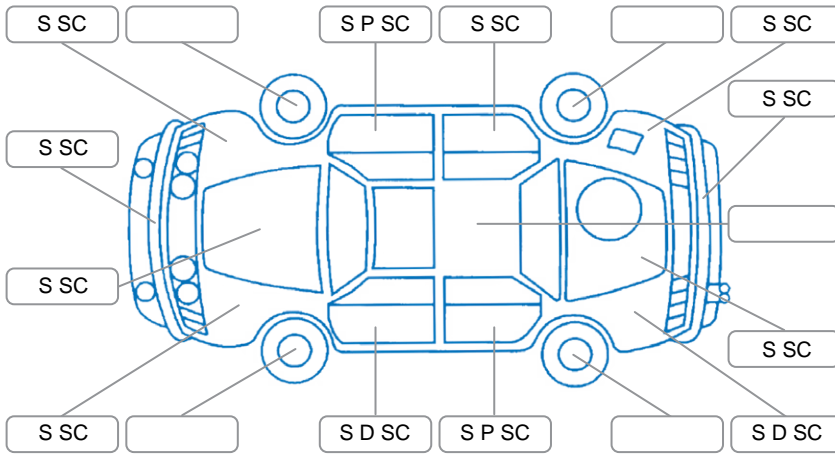

Report ID:	28,123,405	Version:	2
Created:	24 Apr 2026		

Make:	Holden	Model:	Colorado
Body Style:	Utility	Year:	2017
Rego No.:	RJP842	Rego Expiry:	11 May 2026
WoF Expiry:	01 May 2026	Odometer:	184,931 Kms
Good No.:	28123405	VIN:	MMU148LK0JH603934
Next Service:	193264	Service History:	No

**Key**  
 S = Scratch    R = Rust    C = Crack    \* = Decals    W = Significant scuffs  
 D = Dent    PT = Paint defect    P = Pin dent    SC = Stone Chips

Note: some defects and blemishes may not be displayed in the diagram