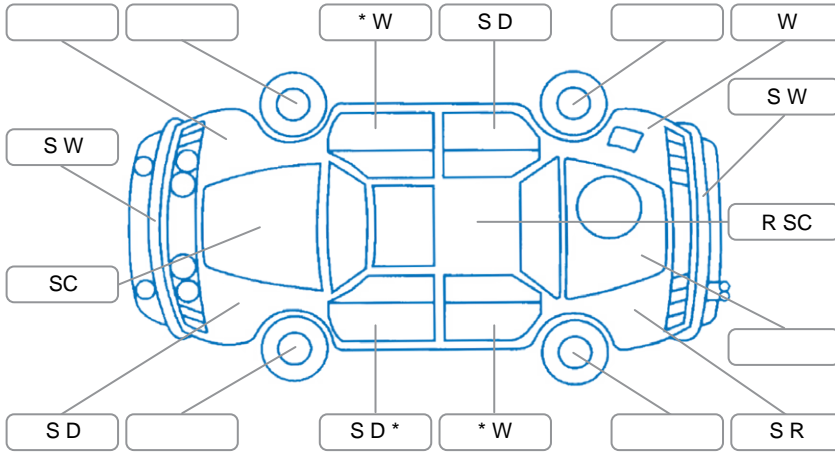

Report ID:	28,123,342	Version:	1
Created:	16 Apr 2026		

Make:	Mitsubishi	Model:	L300
Body Style:	Van	Year:	2014
Rego No.:	HGJ329	Rego Expiry:	19 May 2026
WoF Expiry:	24 Oct 2026	Odometer:	142,462 Kms
Good No.:	28123342	VIN:	JMAHNP14VDA800880
Next Service:	140000	Service History:	No

Key

S = Scratch R = Rust C = Crack * = Decals W = Significant scuffs
 D = Dent PT = Paint defect P = Pin dent SC = Stone Chips

Note: some defects and blemishes may not be displayed in the diagram

Body Inspection Comments

Conditions During Body Inspection: Dry

Under Carriage and Under Bonnet Inspection Comments

Engine oil leaks

Interior Comments

Seats:	drivers wearing
Carpets:	Good
Panels:	Good
Dashboard:	Good

General Comments