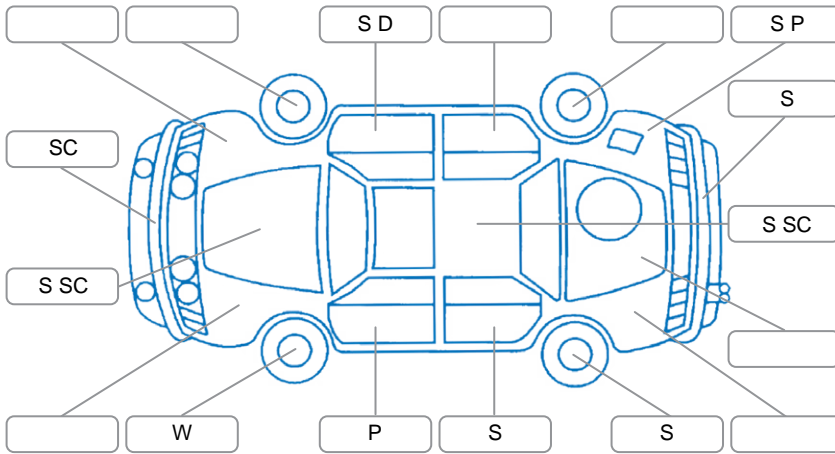

Key
 S = Scratch R = Rust C = Crack * = Decals W = Significant scuffs
 D = Dent PT = Paint defect P = Pin dent SC = Stone Chips

Note: some defects and blemishes may not be displayed in the diagram

Body Inspection Comments

Service is well overdue. Rear bumper tow point cap is missing. Water leaking into boot. Right tail light is cracked. Small stone cracks in windscreen. Right door mirror cover is not fitted correctly.

Conditions During Body Inspection: Dry

Under Carriage and Under Bonnet Inspection Comments

Weeping from right side of engine.

Interior Comments

Seats:	Holes in back trim of driver's seat.
Carpets:	Good
Panels:	Good
Dashboard:	Good

General Comments