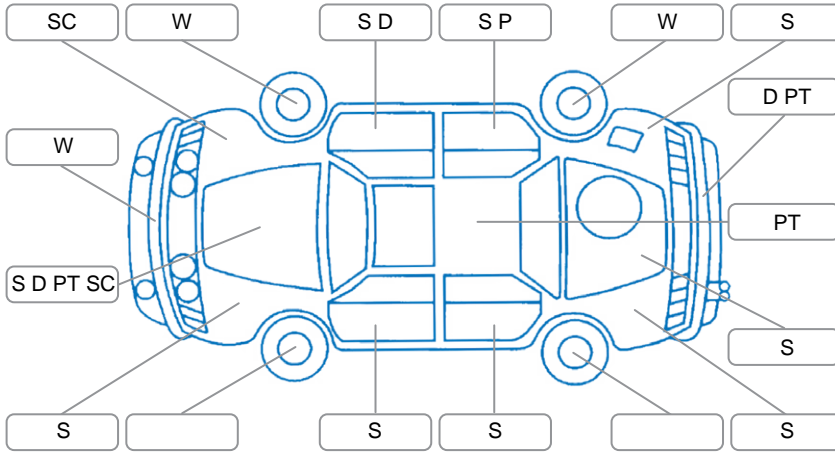

Report ID:	28,123,293	Version:	2
Created:	01 May 2026		

Make:	Ford	Model:	Focus
Body Style:	Hatchback	Year:	2006
Rego No.:	EAF977	Rego Expiry:	18 Nov 2026
WoF Expiry:	19 Dec 2026	Odometer:	197,636 Kms
Good No.:	28123293	VIN:	WF05XXGCD56U09039
Next Service:	11/12/26 or 20600km	Service History:	Yes

Key

S = Scratch R = Rust C = Crack * = Decals W = Significant scuffs
 D = Dent PT = Paint defect P = Pin dent SC = Stone Chips

Note: some defects and blemishes may not be displayed in the diagram

Body Inspection Comments

Stone chips in windscreen.
 Clear coat deteriorating on bonnet and roof.

Conditions During Body Inspection Dry

Under Carriage and Under Bonnet Inspection Comments

Interior Comments

Seats:	Average
Carpets:	Average
Panels:	Average
Dashboard:	Average