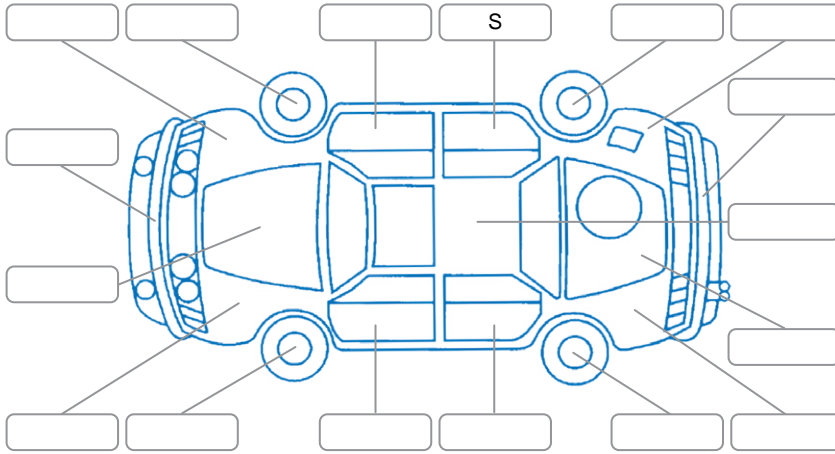

Report ID:	28,123,217	Version:	1
Created:	25 May 2026		

Make:	Honda	Model:	Freed
Body Style:	Wagon	Year:	2017
Rego No.:		Rego Expiry:	
WoF Expiry:	07 May 2027	Odometer:	121,373 Kms
Good No.:	28123217	VIN:	7AT08GCWX26030566
Next Service:		Service History:	No

**Key**

S = Scratch    R = Rust    C = Crack    \* = Decals    W = Significant scuffs  
 D = Dent    PT = Paint defect    P = Pin dent    SC = Stone Chips

Note: some defects and blemishes may not be displayed in the diagram