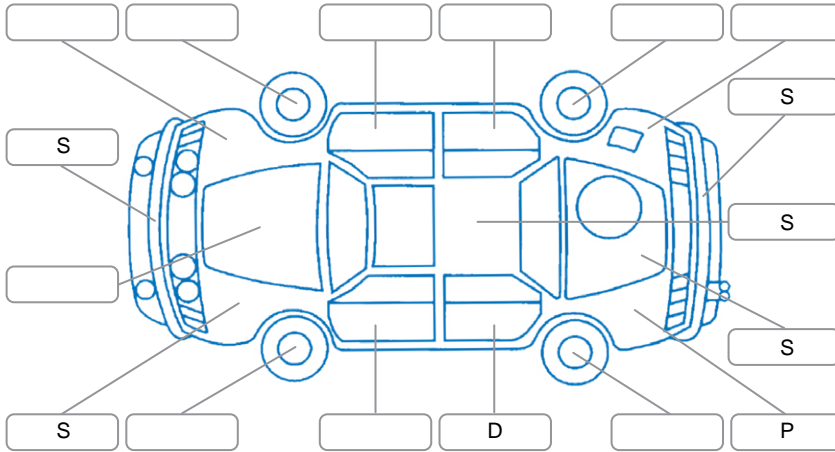

Report ID:	28,123,181	Version:	3
Created:	21 May 2026		

Make:	Mazda	Model:	Mazda2
Body Style:	Hatchback	Year:	2022
Rego No.:		Rego Expiry:	
WoF Expiry:	08 May 2027	Odometer:	88,822 Kms
Good No.:	28123181	VIN:	7AT0C13BX26760212
Next Service:	98835	Service History:	No

Key

S = Scratch R = Rust C = Crack * = Decals W = Significant scuffs
 D = Dent PT = Paint defect P = Pin dent SC = Stone Chips

Note: some defects and blemishes may not be displayed in the diagram

Body Inspection Comments

Windscreen stone chip.

Conditions During Body Inspection

Under Carriage and Under Bonnet Inspection Comments

Interior Comments

Seats:	Good
Carpets:	Good
Panels:	Good
Dashboard:	Good

General Comments

Road Conditions During Test Drive	Dry	
Engine Timing Mechanism	Timing Chain	
Evidence of Cam Belt Replacement	<input type="checkbox"/> Yes <input type="checkbox"/> No	Kms
Inspected by:	Curshey Accad	
Published by:	Henry Manders	
Inspection Date:	17 May 2026	