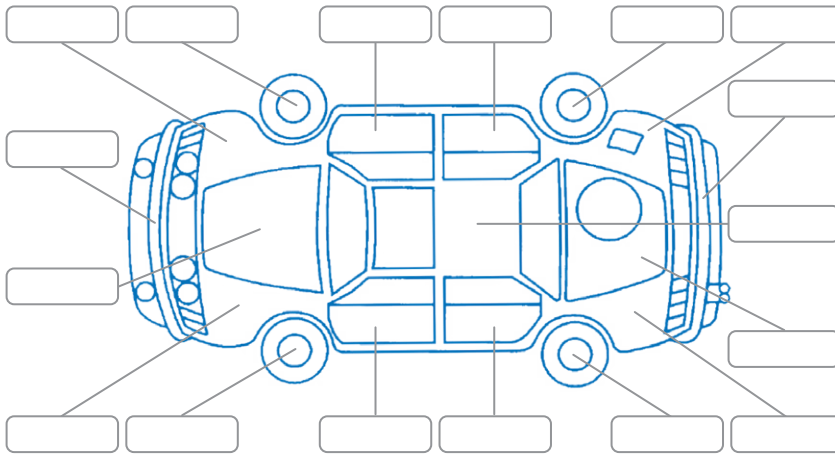

Report ID:	28,123,168	Version:	1
Created:	18 Jun 2026		

Make:	Toyota	Model:	Sienta
Body Style:		Year:	2016
Rego No.:		Rego Expiry:	
WoF Expiry:	27 May 2027	Odometer:	85,332 Kms
Good No.:	28123168	VIN:	
Next Service:	95327 kms	Service History:	No

Key
 S = Scratch R = Rust C = Crack * = Decals W = Significant scuffs
 D = Dent PT = Paint defect P = Pin dent SC = Stone Chips

Note: some defects and blemishes may not be displayed in the diagram

Body Inspection Comments