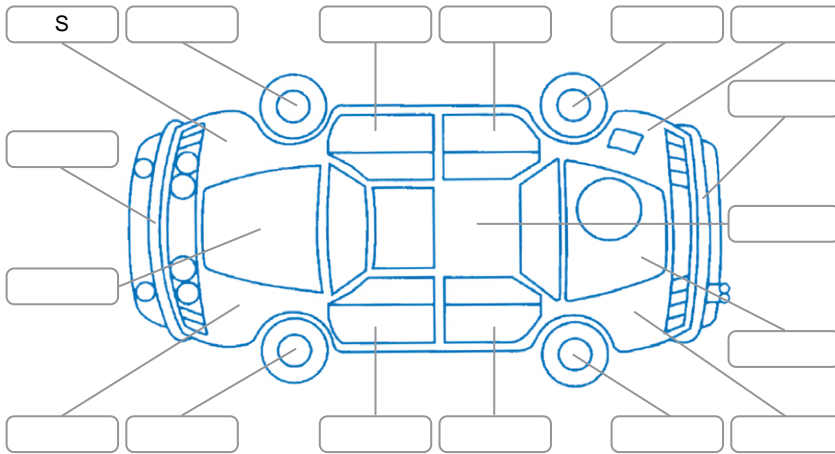

Make:	Toyota	Model:	Corolla
Body Style:	Wagon	Year:	2015
Rego No.:		Rego Expiry:	
WoF Expiry:	08 May 2027	Odometer:	116,267 Kms
Good No.:	28123152	VIN:	7AT0H607X26113163
Next Service:	126,259 kms	Service History:	No

Key
 S = Scratch R = Rust C = Crack * = Decals W = Significant scuffs
 D = Dent PT = Paint defect P = Pin dent SC = Stone Chips

Note: some defects and blemishes may not be displayed in the diagram

Body Inspection Comments

Conditions During Body Inspection: Dry

Under Carriage and Under Bonnet Inspection Comments

Interior Comments

Seats:	Good
Carpets:	Good
Panels:	Good
Dashboard:	Good

General Comments

Road Conditions During Test Drive	Dry	
Engine Timing Mechanism	Timing Chain	
Evidence of Cam Belt Replacement	<input type="checkbox"/> Yes <input type="checkbox"/> No	Kms
Inspected by:	Marlon Espena	
Published by:	Harry Clark	
Inspection Date:	26 May 2026	