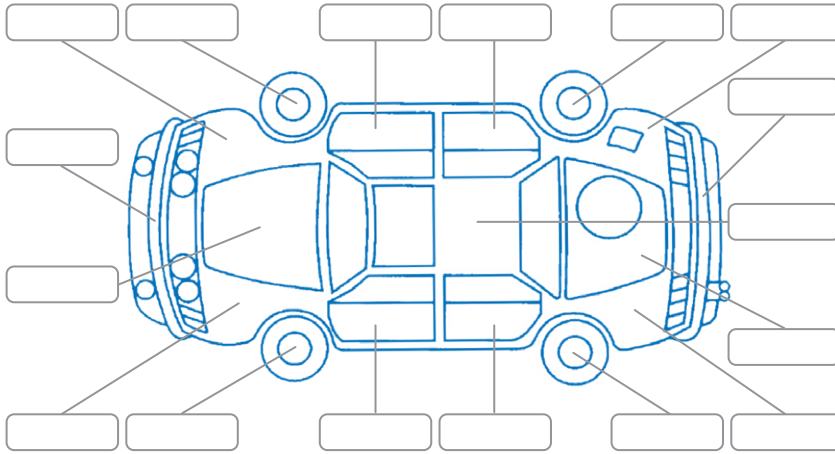

Make:	Toyota	Model:	Aqua
Body Style:		Year:	2016
Rego No.:		Rego Expiry:	
WoF Expiry:	08 May 2027	Odometer:	69,855 Kms
Good No.:	28123134	VIN:	
Next Service:	79847 kms	Service History:	No

Note: This report is not a warranty

Key

S = Scratch R = Rust C = Crack * = Decals W = Significant scuffs
 D = Dent PT = Paint defect P = Pin dent SC = Stone Chips

Note: some defects and blemishes may not be displayed in the diagram

Body Inspection Comments

Conditions During Body Inspection: Wet

Under Carriage and Under Bonnet Inspection Comments

Interior Comments

Seats:	Good
Carpets:	Good
Panels:	Good
Dashboard:	Good

General Comments

Road Conditions During Test Drive	Dry		
Engine Timing Mechanism	Timing Chain		
Evidence of Cam Belt Replacement	<input type="checkbox"/> Yes	<input type="checkbox"/> No	Kms
Inspected by:	Marlon Espena		
Published by:	Marlon Espena		
Inspection Date:	19 May 2026		