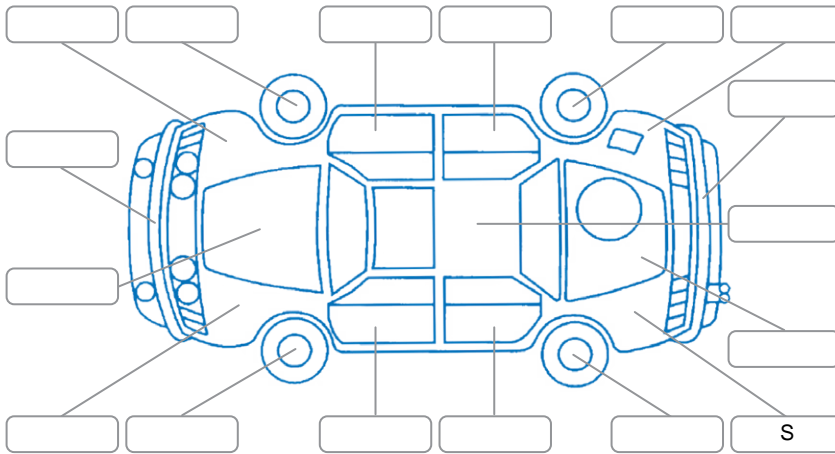

Report ID:	28,123,096	Version:	2
Created:	03 Jun 2026		

Make:	Toyota	Model:	Alphard
Body Style:	Wagon	Year:	2017
Rego No.:		Rego Expiry:	
WoF Expiry:	12 May 2027	Odometer:	117,665 Kms
Good No.:	28123096	VIN:	7AT0H64EX26124562
Next Service:	127600	Service History:	No

**Key**  
 S = Scratch    R = Rust    C = Crack    \* = Decals    W = Significant scuffs  
 D = Dent    PT = Paint defect    P = Pin dent    SC = Stone Chips

Note: some defects and blemishes may not be displayed in the diagram