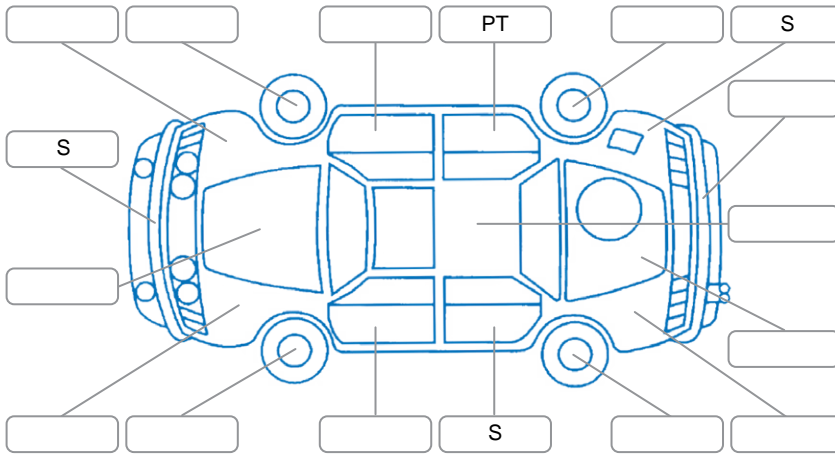

Report ID:	28,123,054	Version:	2
Created:	03 Jun 2026		

Make:	Nissan	Model:	Note
Body Style:	Hatchback	Year:	2017
Rego No.:		Rego Expiry:	
WoF Expiry:	18 May 2027	Odometer:	87,266 Kms
Good No.:	28123054	VIN:	7AT0DH79X26055609
Next Service:	97258	Service History:	No

**Key**  
 S = Scratch    R = Rust    C = Crack    \* = Decals    W = Significant scuffs  
 D = Dent    PT = Paint defect    P = Pin dent    SC = Stone Chips

Note: some defects and blemishes may not be displayed in the diagram