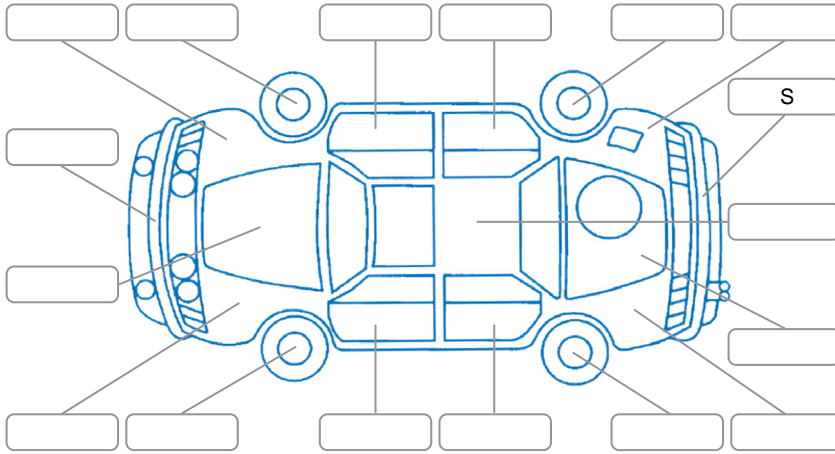

Report ID:	28,123,049	Version:	2
Created:	21 May 2026		

Make:	Nissan	Model:	Kicks
Body Style:	Hatchback	Year:	2022
Rego No.:		Rego Expiry:	
WoF Expiry:	11 May 2027	Odometer:	68,013 Kms
Good No.:	28123049	VIN:	7AT0DH96X26056237
Next Service:	78000	Service History:	No

Key
 S = Scratch R = Rust C = Crack * = Decals W = Significant scuffs
 D = Dent PT = Paint defect P = Pin dent SC = Stone Chips

Note: some defects and blemishes may not be displayed in the diagram

Body Inspection Comments

Conditions During Body Inspection

Under Carriage and Under Bonnet Inspection Comments

Interior Comments

Seats:	Good
Carpets:	Good
Panels:	Good
Dashboard:	Good

General Comments

Road Conditions During Test Drive	Dry		
Engine Timing Mechanism	Timing Chain		
Evidence of Cam Belt Replacement	<input type="checkbox"/> Yes	<input type="checkbox"/> No	Kms
Inspected by:	Curshey Accad		
Published by:	Marcel Elia		
Inspection Date:	17 May 2026		