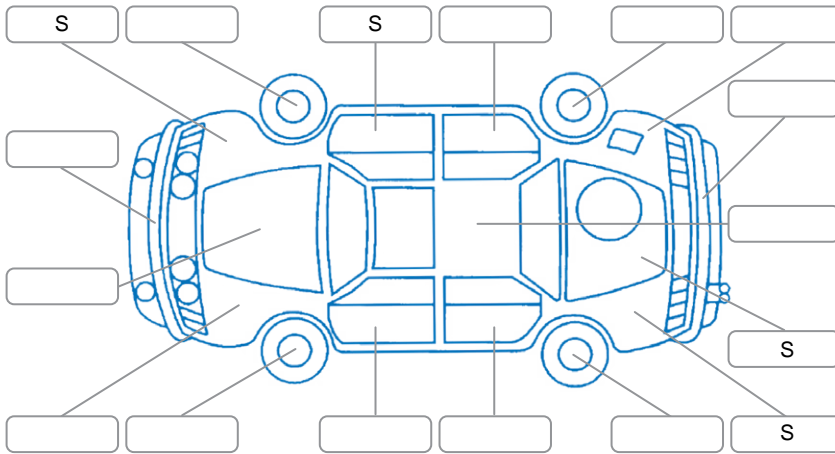

Report ID:	28,122,995	Version:	1
Created:	23 May 2026		

Make:	Lexus	Model:	HS250H
Body Style:	Sedan	Year:	2012
Rego No.:		Rego Expiry:	
WoF Expiry:	08 May 2027	Odometer:	80,632 Kms
Good No.:	28122995	VIN:	7AT0B01CX26052731
Next Service:	90608	Service History:	No

Key

S = Scratch R = Rust C = Crack * = Decals W = Significant scuffs
 D = Dent PT = Paint defect P = Pin dent SC = Stone Chips

Note: some defects and blemishes may not be displayed in the diagram

Body Inspection Comments

Conditions During Body Inspection

Under Carriage and Under Bonnet Inspection Comments

Interior Comments

Seats:	Good
Carpets:	Good
Panels:	Good
Dashboard:	Good

General Comments

Road Conditions During Test Drive	Dry
Engine Timing Mechanism	Timing Chain
Evidence of Cam Belt Replacement	<input type="checkbox"/> Yes <input type="checkbox"/> No Kms
Inspected by:	Curshey Accad
Published by:	Curshey Accad
Inspection Date:	23 May 2026