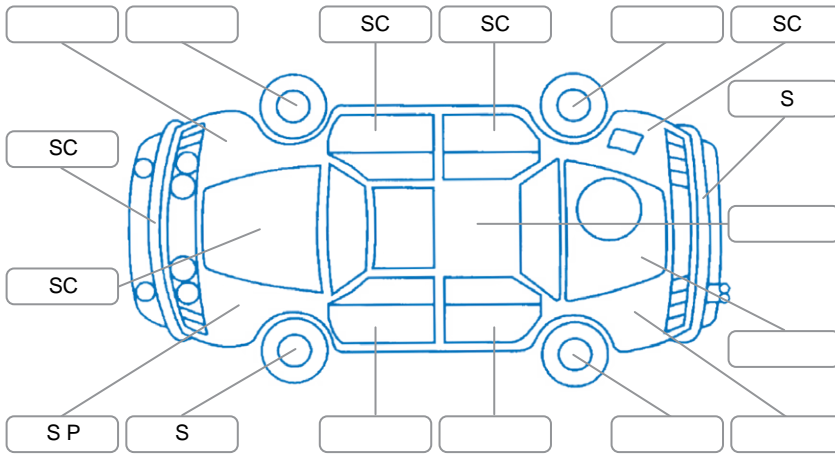

Report ID:	28,122,924	Version:	2
Created:	24 Apr 2026		

Make:	Toyota	Model:	Vitz
Body Style:	Hatchback	Year:	2019
Rego No.:	QCK832	Rego Expiry:	20 Sep 2026
WoF Expiry:	02 Oct 2026	Odometer:	81,676 Kms
Good No.:	28122924	VIN:	7AT0H63EX23008289
Next Service:	93,200 Kms	Service History:	No

**Key**  
 S = Scratch    R = Rust    C = Crack    \* = Decals    W = Significant scuffs  
 D = Dent    PT = Paint defect    P = Pin dent    SC = Stone Chips

Note: some defects and blemishes may not be displayed in the diagram