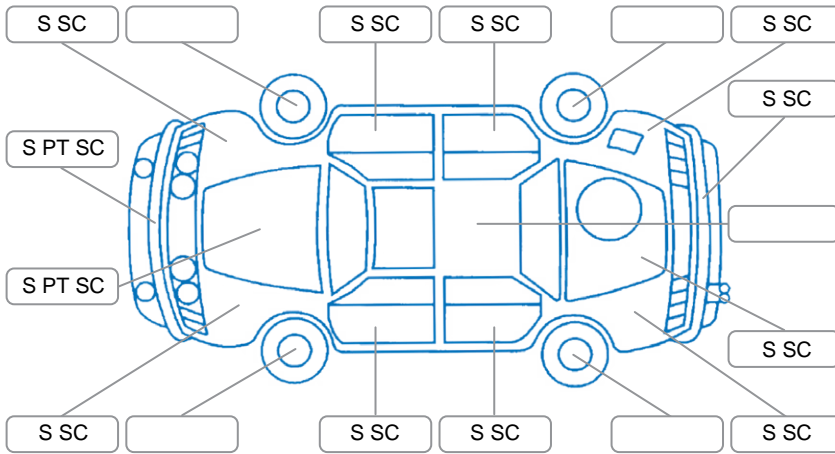

Report ID:	28,122,911	Version:	2
Created:	16 Apr 2026		

Make:	Volkswagen	Model:	Golf
Body Style:	Hatchback	Year:	2013
Rego No.:	MPU404	Rego Expiry:	13 May 2026
WoF Expiry:	28 Feb 2027	Odometer:	158,229 Kms
Good No.:	28122911	VIN:	WVWZZZAUZEW025722
Next Service:	158400	Service History:	No

Key
 S = Scratch R = Rust C = Crack * = Decals W = Significant scuffs
 D = Dent PT = Paint defect P = Pin dent SC = Stone Chips

Note: some defects and blemishes may not be displayed in the diagram

Body Inspection Comments

Drivers seat back don't adjust/

Conditions During Body Inspection

Dry

Under Carriage and Under Bonnet Inspection Comments

2wd/engine sump plug leaking

Interior Comments

Seats:	Average
Carpets:	Average
Panels:	Average
Dashboard:	Average