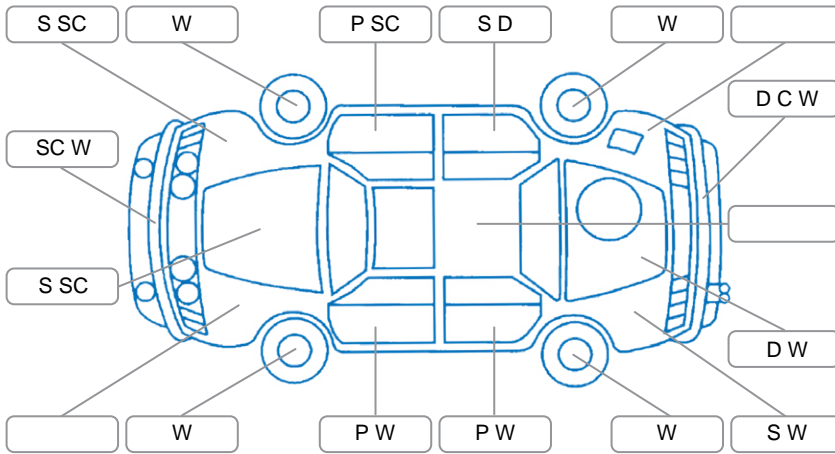

Report ID:	28,122,878	Version:	1
Created:	15 May 2026		

Make:	Holden	Model:	Colorado
Body Style:	Utility	Year:	2019
Rego No.:	MCU417	Rego Expiry:	20 May 2026
WoF Expiry:	27 May 2027	Odometer:	162,439 Kms
Good No.:	28122878	VIN:	MMU148MK0KH651933
Next Service:	172,438 Kms	Service History:	Yes

Key

S = Scratch R = Rust C = Crack * = Decals W = Significant scuffs
 D = Dent PT = Paint defect P = Pin dent SC = Stone Chips

Note: some defects and blemishes may not be displayed in the diagram

Body Inspection Comments