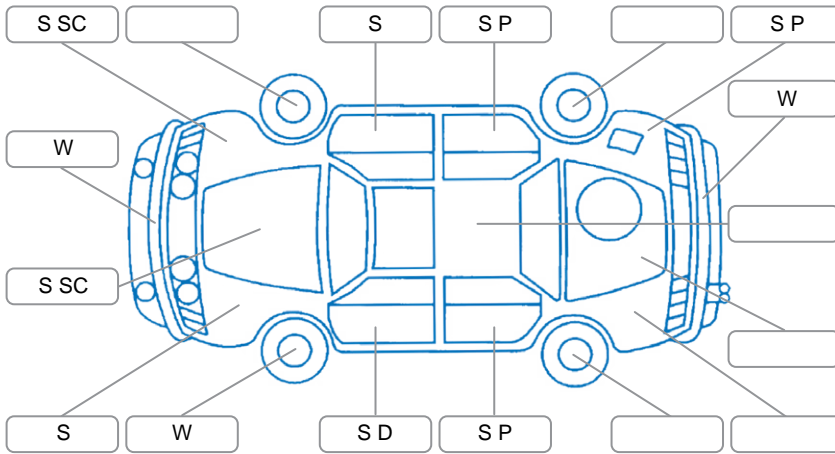

Report ID:	28,122,866	Version:	2
Created:	22 Apr 2026		

Make:	Suzuki	Model:	SX4
Body Style:	Hatchback	Year:	2008
Rego No.:	ESP42	Rego Expiry:	29 Apr 2026
WoF Expiry:	06 May 2027	Odometer:	241,837 Kms
Good No.:	28122866	VIN:	JSAGYB41S00110086
Next Service:	6/1/26 or 247000km	Service History:	No

Key

S = Scratch R = Rust C = Crack * = Decals W = Significant scuffs
 D = Dent PT = Paint defect P = Pin dent SC = Stone Chips

Note: some defects and blemishes may not be displayed in the diagram

Body Inspection Comments

Stone chips in windscreen.
 Front bumper loose both sides.

Conditions During Body Inspection

Wet

Under Carriage and Under Bonnet Inspection Comments

Interior Comments

Seats:	Average
Carpets:	Average
Panels:	Average
Dashboard:	Good