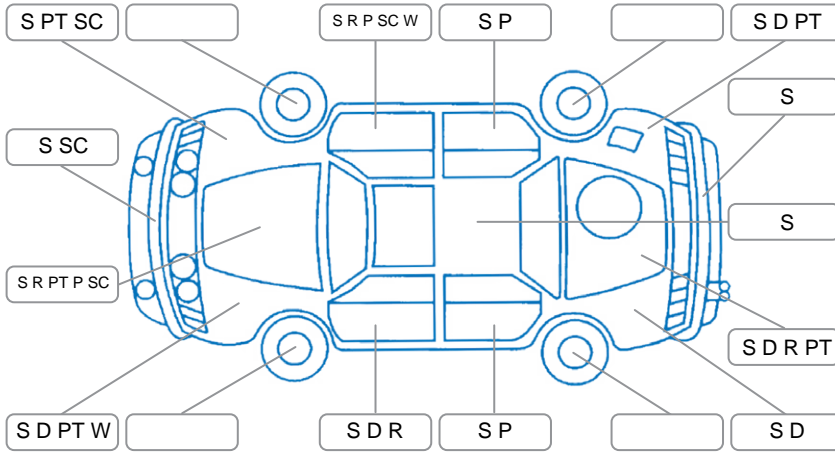

Report ID:	28,122,850	Version:	1
Created:	16 Apr 2026		

Make:	Volkswagen	Model:	Crafter
Body Style:	Van	Year:	2009
Rego No.:	EZG619	Rego Expiry:	28 Aug 2026
WoF Expiry:	10 Oct 2026	Odometer:	200,126 Kms
Good No.:	28122850	VIN:	WV1ZZZ2EZ96029922
Next Service:	210,000	Service History:	No

Key

S = Scratch R = Rust C = Crack * = Decals W = Significant scuffs
 D = Dent PT = Paint defect P = Pin dent SC = Stone Chips

Note: some defects and blemishes may not be displayed in the diagram

Body Inspection Comments

Headlights yellow

Conditions During Body Inspection	Dry
-----------------------------------	-----

Under Carriage and Under Bonnet Inspection Comments

Oil leak

Interior Comments

Seats:	Stains, minor tears
Carpets:	Average
Panels:	Average
Dashboard:	Average

General Comments

Drivers visor split. Drivers cupholder broken. Drivers seat adjustment knob missing. Headliner stain at rear. Rear door trims scuffed/damage. Rear seat adjustment handles missing.

Road Conditions During Test Drive	Dry
Engine Timing Mechanism	Cambelt
Evidence of Cam Belt Replacement	<input type="checkbox"/> Yes <input checked="" type="checkbox"/> No Kms
Inspected by:	Samuel Weir
Published by:	Samuel Weir
Inspection Date:	16 Apr 2026