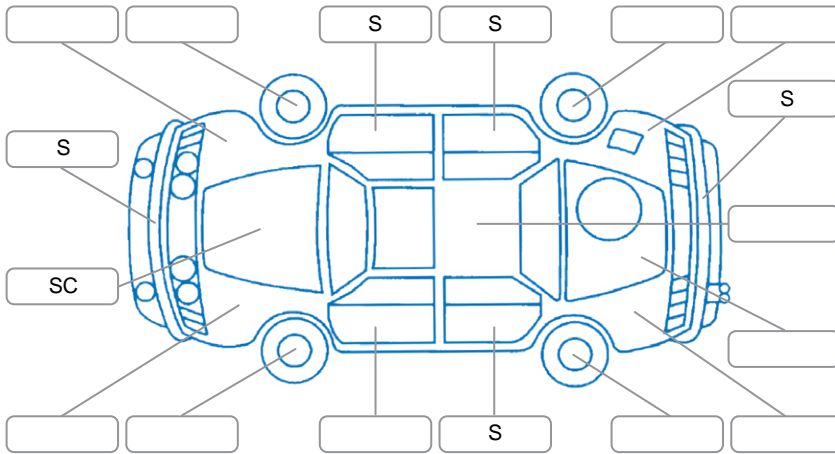

Report ID:	28,122,821	Version:	2
Created:	24 Apr 2026		

Make:	Volkswagen	Model:	Touran
Body Style:	Hatchback	Year:	2014
Rego No.:	QNH451	Rego Expiry:	02 Oct 2026
WoF Expiry:	17 Apr 2027	Odometer:	79,009 Kms
Good No.:	28122821	VIN:	WVGZZZ1TZEW098241
Next Service:	93,400 Kms	Service History:	No

Key
 S = Scratch R = Rust C = Crack * = Decals W = Significant scuffs
 D = Dent PT = Paint defect P = Pin dent SC = Stone Chips

Note: some defects and blemishes may not be displayed in the diagram

Body Inspection Comments