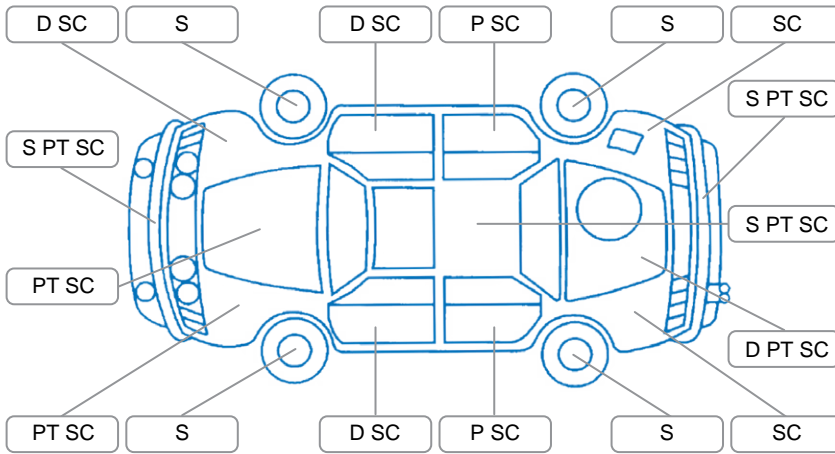

Report ID:	28,122,768	Version:	1
Created:	17 Apr 2026		

Make:	Honda	Model:	FIT
Body Style:	Hatchback	Year:	2005
Rego No.:	HZQ46	Rego Expiry:	06 Jun 2026
WoF Expiry:	04 May 2026	Odometer:	192,899 Kms
Good No.:	28122768	VIN:	7AT08G2YX15244843
Next Service:	194,000 Kms	Service History:	No

Key
 S = Scratch R = Rust C = Crack * = Decals W = Significant scuffs
 D = Dent PT = Paint defect P = Pin dent SC = Stone Chips

Note: some defects and blemishes may not be displayed in the diagram

Body Inspection Comments

- Paint defect on both mirrors.
- Paint defect on both cant rails.
- LH taillight cracked.
- Paint defect on all door handles.

Conditions During Body Inspection Dry

Under Carriage and Under Bonnet Inspection Comments

Interior Comments

Seats:	Average
Carpets:	Poor, RF carpet torn
Panels:	Average
Dashboard:	Average

General Comments

Rear window washer fail.

Road Conditions During Test Drive	Dry
Engine Timing Mechanism	Timing Chain
Evidence of Cam Belt Replacement	<input type="checkbox"/> Yes <input type="checkbox"/> No Kms
Inspected by:	Caleb Spicer Lee
Published by:	Caleb Spicer Lee
Inspection Date:	17 Apr 2026