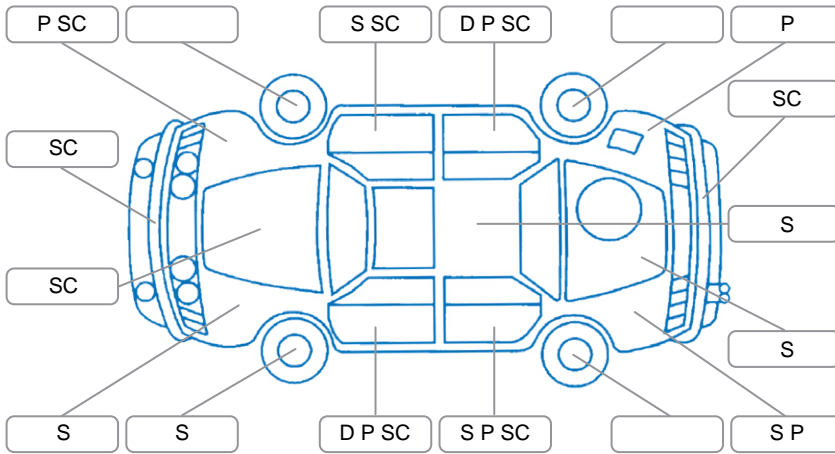

Report ID:	28,122,660	Version:	2
Created:	04 May 2026		

Make:	KIA	Model:	Sportage
Body Style:	SUV	Year:	2016
Rego No.:	KEN690	Rego Expiry:	15 May 2026
WoF Expiry:	17 Jan 2027	Odometer:	120,353 Kms
Good No.:	28122660	VIN:	KNAPM81AMG7192181
Next Service:	133,621 Kms	Service History:	No

Key

S = Scratch R = Rust C = Crack * = Decals W = Significant scuffs
 D = Dent PT = Paint defect P = Pin dent SC = Stone Chips

Note: some defects and blemishes may not be displayed in the diagram

Body Inspection Comments

Conditions During Body Inspection: Dry

Under Carriage and Under Bonnet Inspection Comments

Interior Comments

Seats:	Good
Carpets:	Good
Panels:	Good
Dashboard:	Good

General Comments

Road Conditions During Test Drive	Dry	
Engine Timing Mechanism	Timing Chain	
Evidence of Cam Belt Replacement	<input type="checkbox"/> Yes <input type="checkbox"/> No	Kms
Inspected by:	Troy Smith	
Published by:	Shanna Bullion	
Inspection Date:	20 Apr 2026	