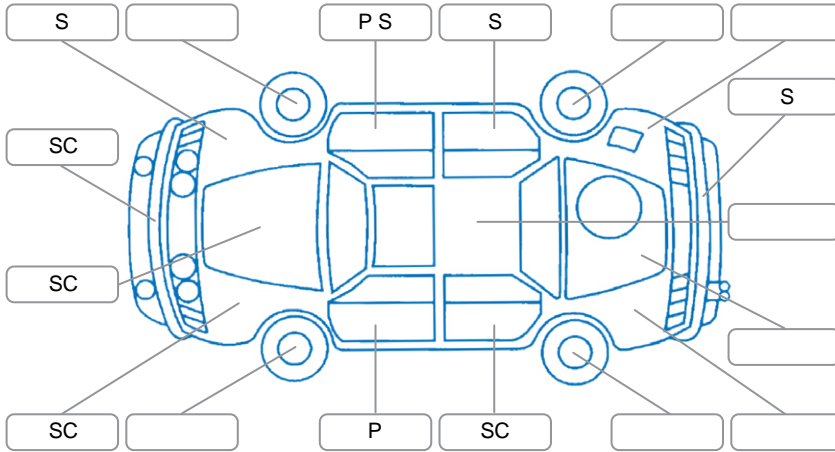

Report ID:	28,122,656	Version:	2
Created:	24 Apr 2026		

Make:	Mitsubishi	Model:	ASX
Body Style:	SUV	Year:	2019
Rego No.:	MKW603	Rego Expiry:	30 Sep 2026
WoF Expiry:	05 May 2027	Odometer:	129,762 Kms
Good No.:	28122656	VIN:	JMFXTGA2WKU025489
Next Service:	139,750	Service History:	No

Key

S = Scratch R = Rust C = Crack * = Decals W = Significant scuffs
 D = Dent PT = Paint defect P = Pin dent SC = Stone Chips

Note: some defects and blemishes may not be displayed in the diagram

Body Inspection Comments

Pin dent in door sill. Windscreen has minor stone chips.

Conditions During Body Inspection

Dry

Under Carriage and Under Bonnet Inspection Comments

Interior Comments

Seats:	Average
Carpets:	Wear in drivers footwell
Panels:	Average
Dashboard:	Average, mount glued