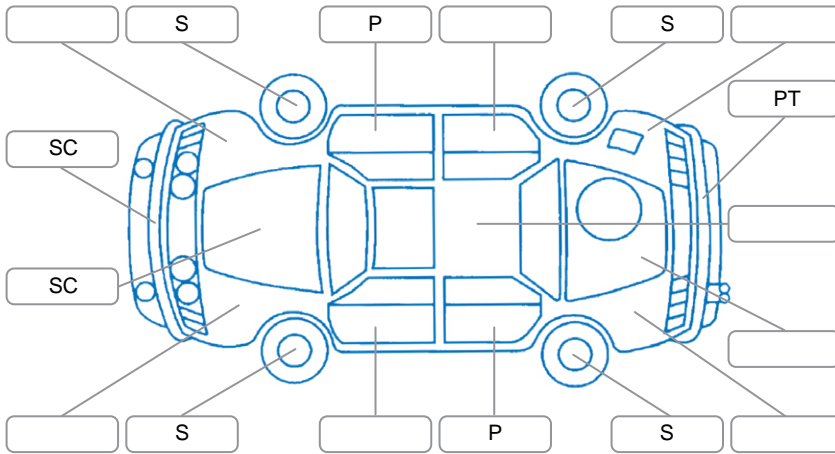

Report ID:	28,122,589	Version:	2
Created:	22 Apr 2026		

Make:	Peugeot	Model:	3008
Body Style:	SUV	Year:	2022
Rego No.:	PQC808	Rego Expiry:	30 Jun 2026
WoF Expiry:	06 May 2027	Odometer:	115,262 Kms
Good No.:	28122589	VIN:	VF3M45GYWNS104356
Next Service:	125,356kms	Service History:	No

Key

S = Scratch R = Rust C = Crack * = Decals W = Significant scuffs
 D = Dent PT = Paint defect P = Pin dent SC = Stone Chips

Note: some defects and blemishes may not be displayed in the diagram

Body Inspection Comments