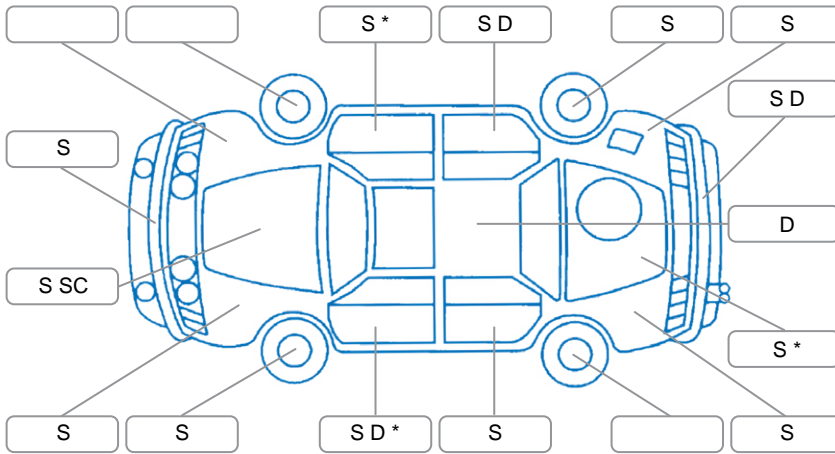

Report ID:	28,122,570	Version:	4
Created:	14 May 2026		

Make:	Mitsubishi	Model:	Eclipse Cross
Body Style:	SUV	Year:	2023
Rego No.:	PWH281	Rego Expiry:	
WoF Expiry:	13 May 2027	Odometer:	59,228 Kms
Good No.:	28122570	VIN:	JMFXTGK1WPZ000559
Next Service:	70470	Service History:	Yes

Key
 S = Scratch R = Rust C = Crack * = Decals W = Significant scuffs
 D = Dent PT = Paint defect P = Pin dent SC = Stone Chips

Note: some defects and blemishes may not be displayed in the diagram

Body Inspection Comments

Tailgate and rear right door seal torn,

Conditions During Body Inspection

Wet

Under Carriage and Under Bonnet Inspection Comments

Interior Comments

Seats:	Good
Carpets:	Good
Panels:	Good
Dashboard:	Good

General Comments

Back pocket of left front seat torn,

Road Conditions During Test Drive Wet

Engine Timing Mechanism Timing Chain

Evidence of Cam Belt Replacement Yes No Kms

Inspected by: Curshey Accad

Published by: Henry Manders