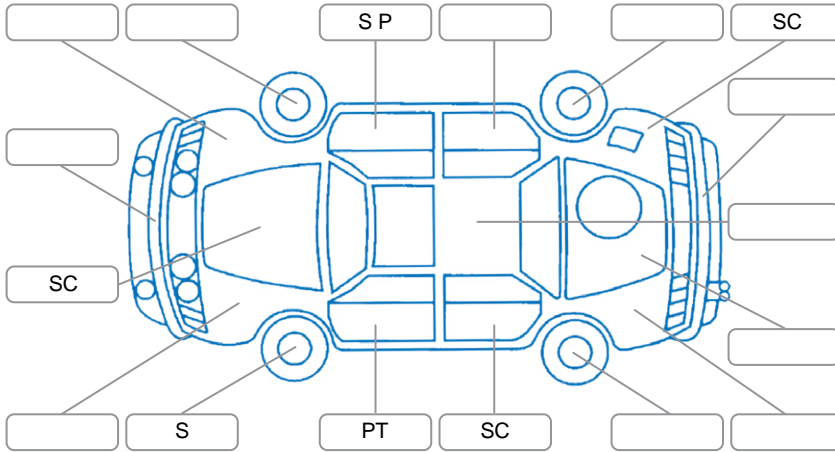

Report ID:	28,122,543	Version:	2
Created:	15 Apr 2026		

Make:	Lexus	Model:	GS350
Body Style:	Sedan	Year:	2012
Rego No.:	NJY5	Rego Expiry:	18 Apr 2026
WoF Expiry:	27 Apr 2027	Odometer:	163,893 Kms
Good No.:	28122543	VIN:	7AT0B00RX19000570
Next Service:	178000 Kms	Service History:	No

**Key**

S = Scratch    R = Rust    C = Crack    \* = Decals    W = Significant scuffs  
 D = Dent    PT = Paint defect    P = Pin dent    SC = Stone Chips

Note: some defects and blemishes may not be displayed in the diagram