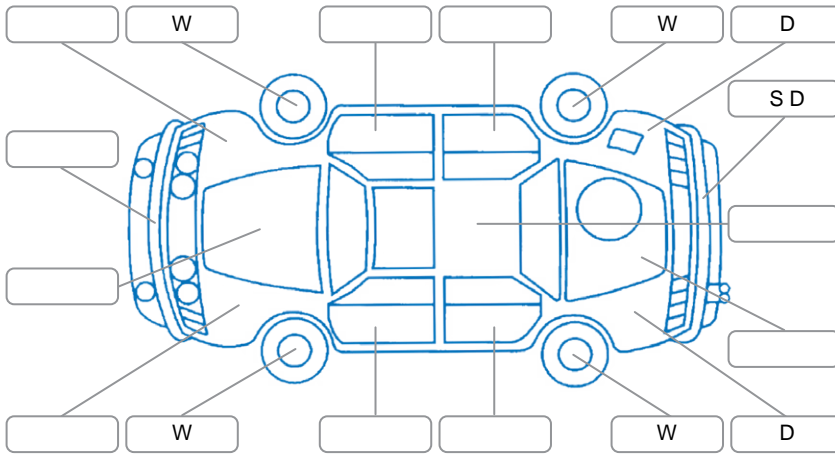

Report ID:	28,122,536	Version:	2
Created:	17 Apr 2026		

Make:	Hyundai	Model:	Santa FE
Body Style:	SUV	Year:	2022
Rego No.:	PBA801	Rego Expiry:	30 Sep 2026
WoF Expiry:	03 Jun 2026	Odometer:	47,087 Kms
Good No.:	28122536	VIN:	KMHS381KSNU425176
Next Service:	50,553 kms	Service History:	Yes

Key

S = Scratch R = Rust C = Crack * = Decals W = Significant scuffs
 D = Dent PT = Paint defect P = Pin dent SC = Stone Chips

Note: some defects and blemishes may not be displayed in the diagram

Body Inspection Comments

Left side tyres side wall damage.

Conditions During Body Inspection

Dry

Under Carriage and Under Bonnet Inspection Comments

Interior Comments

Seats:	Good
Carpets:	Good
Panels:	Good
Dashboard:	Good

General Comments

Front wiper blade worn,

Road Conditions During Test Drive

Dry

Engine Timing Mechanism

Timing Chain

Evidence of Cam Belt Replacement

Yes No

Kms