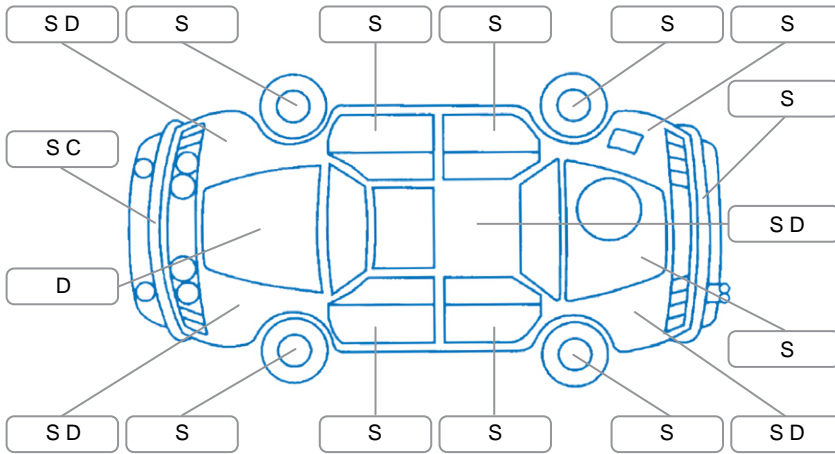

Report ID:	28,122,504	Version:	1
Created:	18 Apr 2026		

Make:	Nissan	Model:	Sylphy
Body Style:	Sedan	Year:	2017
Rego No.:	RFP220	Rego Expiry:	10 May 2026
WoF Expiry:	15 Sep 2026	Odometer:	60,965 Kms
Good No.:	28122504	VIN:	7AT0DH7FX23031106
Next Service:	54300	Service History:	No

**Key**  
 S = Scratch    R = Rust    C = Crack    \* = Decals    W = Significant scuffs  
 D = Dent    PT = Paint defect    P = Pin dent    SC = Stone Chips

Note: some defects and blemishes may not be displayed in the diagram

### Body Inspection Comments

Windscreen crack outside cva, both right and left front tyres sidewall damage ,

Conditions During Body Inspection