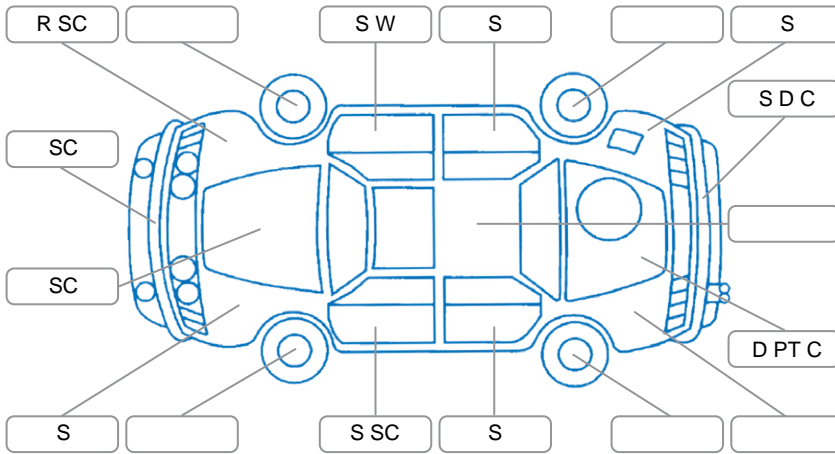

Report ID:	28,122,455	Version:	2
Created:	23 Apr 2026		

Make:	Nissan	Model:	Tiida
Body Style:	Hatchback	Year:	2008
Rego No.:	KEC101	Rego Expiry:	03 May 2026
WoF Expiry:	29 Jan 2027	Odometer:	120,105 Kms
Good No.:	28122455	VIN:	7AT0DH78X15215978
Next Service:	130,100	Service History:	No

Key

S = Scratch R = Rust C = Crack * = Decals W = Significant scuffs
 D = Dent PT = Paint defect P = Pin dent SC = Stone Chips

Note: some defects and blemishes may not be displayed in the diagram

Body Inspection Comments

Headlights fading. Aerial missing.

Conditions During Body Inspection

Dry

Under Carriage and Under Bonnet Inspection Comments

Interior Comments

Seats: Drivers seat worn.

Carpets: Average

Panels: Average

Dashboard: Dash cracked.

General Comments

Road Conditions During Test Drive: Dry

Engine Timing Mechanism: Timing Chain

Evidence of Cam Belt Replacement: Yes No Kms

Inspected by: Finlay Lemmens

Published by: Saxon Ewen