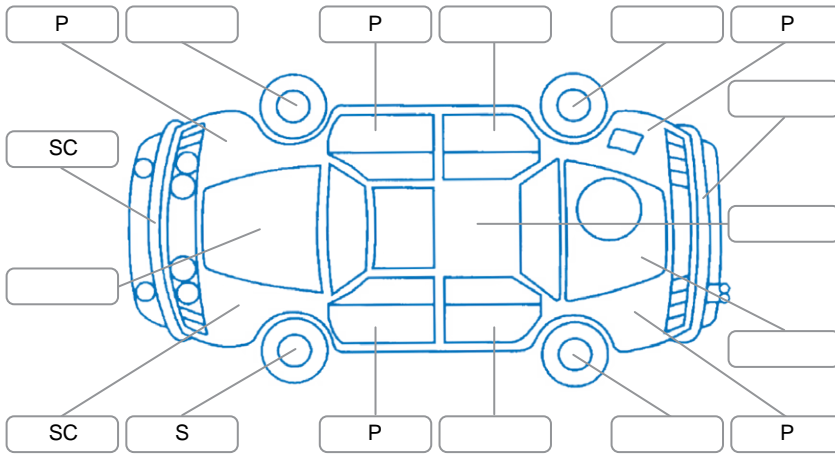

Report ID:	28,122,438	Version:	2
Created:	01 May 2026		

Make:	Nissan	Model:	X-Trail
Body Style:	SUV	Year:	2021
Rego No.:	NUG155	Rego Expiry:	02 Oct 2026
WoF Expiry:		Odometer:	129,644 Kms
Good No.:	28122438	VIN:	JN1TBNT32A0065859
Next Service:	unknown.	Service History:	No

**Key**

S = Scratch    R = Rust    C = Crack    \* = Decals    W = Significant scuffs  
 D = Dent    PT = Paint defect    P = Pin dent    SC = Stone Chips

Note: some defects and blemishes may not be displayed in the diagram