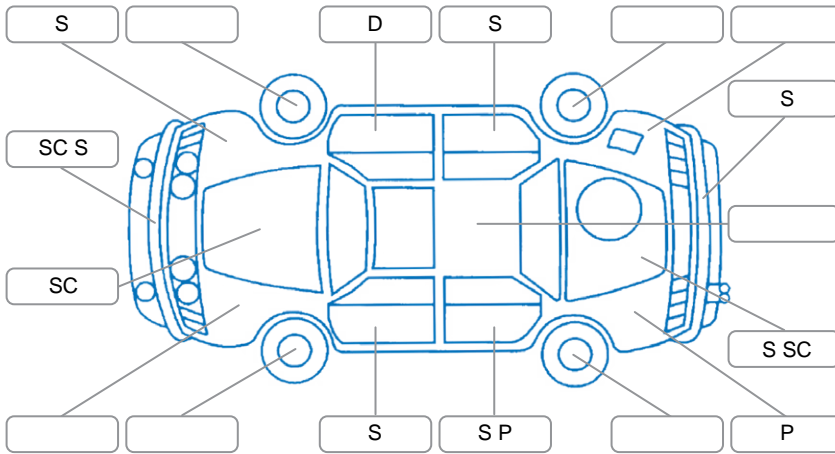

Report ID:	28,122,279	Version:	2
Created:	05 May 2026		

Make:	Jeep	Model:	Compass
Body Style:	SUV	Year:	2018
Rego No.:	LFZ27	Rego Expiry:	18 Mar 2027
WoF Expiry:	27 Feb 2027	Odometer:	96,938 Kms
Good No.:	28122279	VIN:	MCANJRDB2JFA16331
Next Service:	108,000	Service History:	Yes

**Key**

S = Scratch    R = Rust    C = Crack    \* = Decals    W = Significant scuffs  
 D = Dent    PT = Paint defect    P = Pin dent    SC = Stone Chips

Note: some defects and blemishes may not be displayed in the diagram