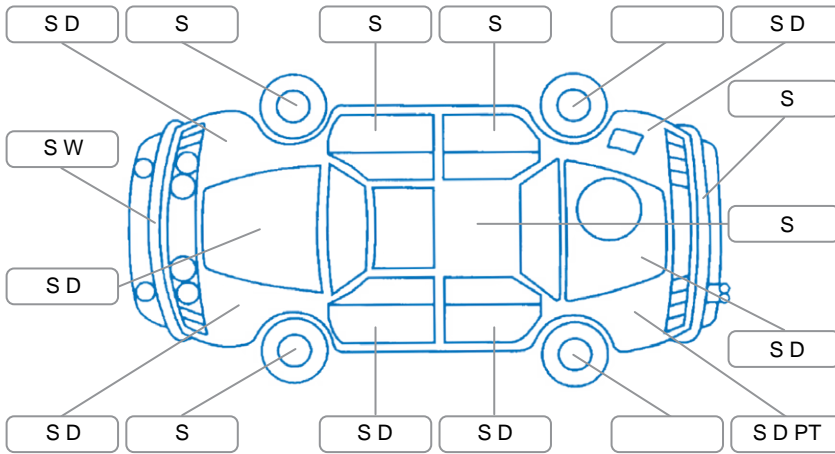

Report ID:	28,122,251	Version:	2
Created:	18 Apr 2026		

Make:	Nissan	Model:	Serena
Body Style:	Wagon	Year:	2009
Rego No.:	MKR207	Rego Expiry:	23 Mar 2027
WoF Expiry:	20 Mar 2027	Odometer:	194,734 Kms
Good No.:	28122251	VIN:	7AT0DH3FX19330810
Next Service:	can't read	Service History:	No

Key
 S = Scratch R = Rust C = Crack * = Decals W = Significant scuffs
 D = Dent PT = Paint defect P = Pin dent SC = Stone Chips

Note: some defects and blemishes may not be displayed in the diagram

Body Inspection Comments

Rear right door seal torn,

Conditions During Body Inspection

Under Carriage and Under Bonnet Inspection Comments

Engine oil leak, underbody surface rust ,

Interior Comments

Seats:	Average
Carpets:	Average
Panels:	Average
Dashboard:	Average