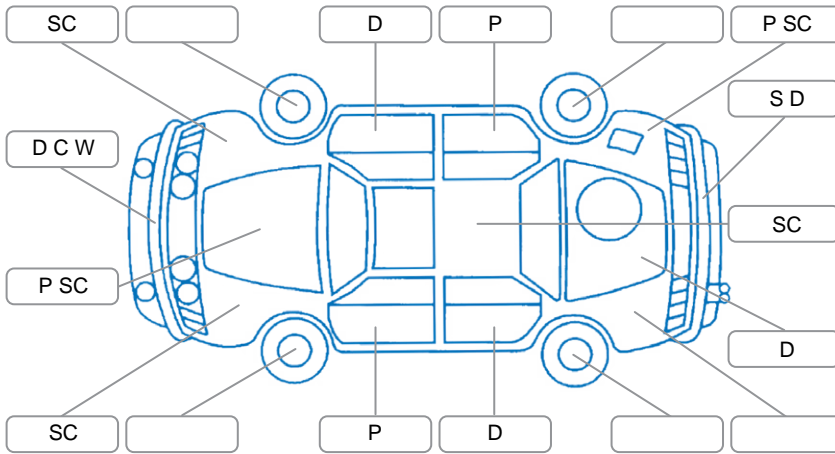

Key
 S = Scratch R = Rust C = Crack * = Decals W = Significant scuffs
 D = Dent PT = Paint defect P = Pin dent SC = Stone Chips

Note: some defects and blemishes may not be displayed in the diagram

Body Inspection Comments

Hole for cable in roof panel(sealed with silicon). 6 of Bolt holes in deck steel. Minor dents in right cab corner. Canopy back door seal rubber is torn. Front grill is damaged.

Conditions During Body Inspection: Dry