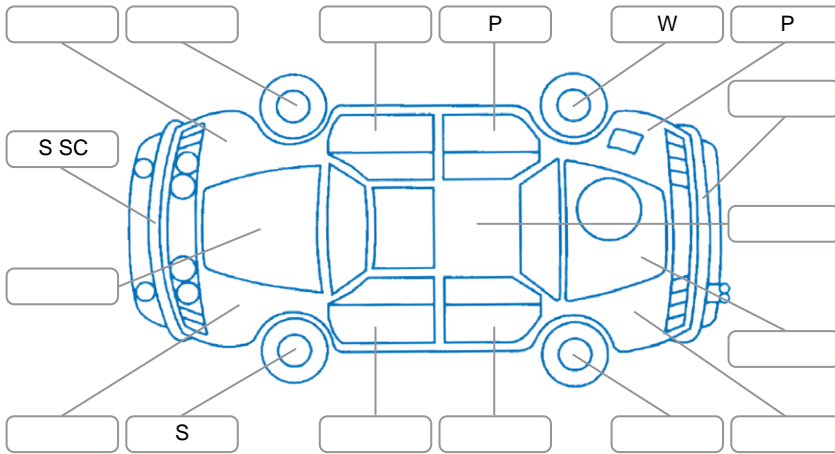

Report ID:	28,122,214	Version:	3
Created:	24 Apr 2026		

Make:	Honda	Model:	Odyssey
Body Style:	Wagon	Year:	2017
Rego No.:	QSG199	Rego Expiry:	25 Jul 2026
WoF Expiry:	30 Apr 2027	Odometer:	99,775 Kms
Good No.:	28122214	VIN:	7AT08G61X24125130
Next Service:	109000 kms	Service History:	No

Key
 S = Scratch R = Rust C = Crack * = Decals W = Significant scuffs
 D = Dent PT = Paint defect P = Pin dent SC = Stone Chips

Note: some defects and blemishes may not be displayed in the diagram

Body Inspection Comments

Conditions During Body Inspection: Dry Wet

Under Carriage and Under Bonnet Inspection Comments

Interior Comments

Seats:	Good
Carpets:	Good
Panels:	Good
Dashboard:	Good

General Comments

Road Conditions During Test Drive	Wet	
Engine Timing Mechanism	Timing Chain	
Evidence of Cam Belt Replacement	<input type="checkbox"/> Yes <input type="checkbox"/> No	Kms
Inspected by:	Eleoit Kumar	
Published by:	Sam Huang	
Inspection Date:	16 Apr 2026	