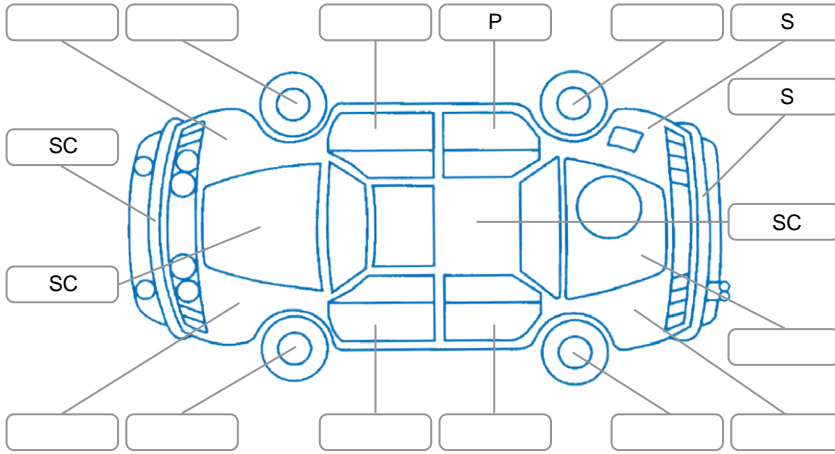

Report ID:	28,122,171	Version:	1
Created:	30 Apr 2026		

Make:	Haval	Model:	Jolion
Body Style:	SUV	Year:	2021
Rego No.:	NNF899	Rego Expiry:	01 Sep 2026
WoF Expiry:	06 May 2027	Odometer:	63,603 Kms
Good No.:	28122171	VIN:	LGWEE4A58MK604163
Next Service:	73,061kms	Service History:	No

Key
 S = Scratch R = Rust C = Crack * = Decals W = Significant scuffs
 D = Dent PT = Paint defect P = Pin dent SC = Stone Chips

Note: some defects and blemishes may not be displayed in the diagram

Body Inspection Comments

Conditions During Body Inspection: Dry

Under Carriage and Under Bonnet Inspection Comments

Interior Comments

Seats:	Good
Carpets:	Good
Panels:	Good
Dashboard:	Good

General Comments

Road Conditions During Test Drive	Dry		
Engine Timing Mechanism	Timing Chain		
Evidence of Cam Belt Replacement	<input type="checkbox"/> Yes	<input type="checkbox"/> No	Kms
Inspected by:	Yuki Itohara		
Published by:	Callum Busuttill		
Inspection Date:	29 Apr 2026		