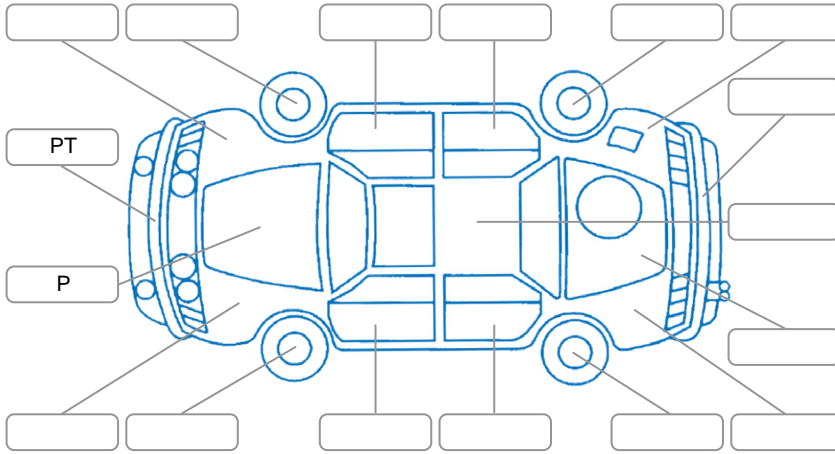

Report ID:	28,122,137	Version:	2
Created:	11 May 2026		

Make:	Mini	Model:	Hatch
Body Style:	Hatchback	Year:	2016
Rego No.:	KGJ767	Rego Expiry:	19 Dec 2026
WoF Expiry:	04 Apr 2027	Odometer:	88,374 Kms
Good No.:	28122137	VIN:	WMWXM720103C10985
Next Service:	98,000 kms	Service History:	Yes

Key
 S = Scratch R = Rust C = Crack * = Decals W = Significant scuffs
 D = Dent PT = Paint defect P = Pin dent SC = Stone Chips

Note: some defects and blemishes may not be displayed in the diagram

Body Inspection Comments