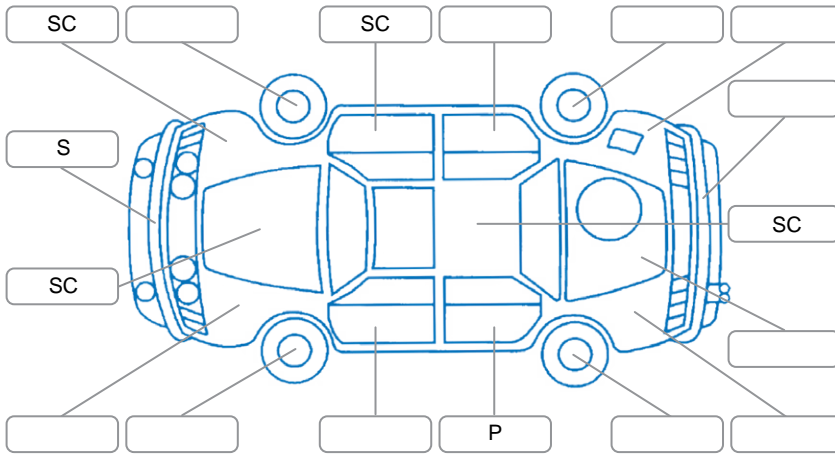

Report ID:	28,122,128	Version:	1
Created:	16 Apr 2026		

Make:	Hyundai	Model:	Santa FE
Body Style:	SUV	Year:	2022
Rego No.:	PCM727	Rego Expiry:	27 Aug 2026
WoF Expiry:	05 Mar 2027	Odometer:	205,235 Kms
Good No.:	28122128	VIN:	KMHS281HWNU422973
Next Service:	203000	Service History:	No

Key
 S = Scratch R = Rust C = Crack * = Decals W = Significant scuffs
 D = Dent PT = Paint defect P = Pin dent SC = Stone Chips

Note: some defects and blemishes may not be displayed in the diagram

Body Inspection Comments