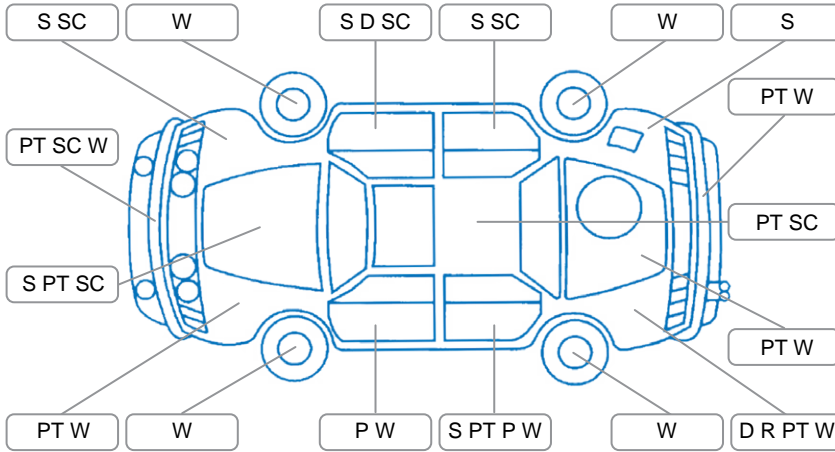

Report ID:	28,121,804	Version:	1
Created:	17 Apr 2026		

Make:	Toyota	Model:	Spacio
Body Style:	Wagon	Year:	1998
Rego No.:	PSZ10	Rego Expiry:	13 Jun 2026
WoF Expiry:	25 Aug 2026	Odometer:	176,526 Kms
Good No.:	28121804	VIN:	7A8H6350705057766
Next Service:	165,000 Kms	Service History:	No

Key

S = Scratch R = Rust C = Crack * = Decals W = Significant scuffs
 D = Dent PT = Paint defect P = Pin dent SC = Stone Chips

Note: some defects and blemishes may not be displayed in the diagram

Body Inspection Comments

- Stone chip in windscreen
- Both taillights cracked/scuffed
- Front bumper held on by tape
- Fuel filler door poorly aligned - harder to open

Conditions During Body Inspection: Dry

Under Carriage and Under Bonnet Inspection Comments

- Engine oil weep
- Front-wheel drive

Interior Comments

Seats:	Good
Carpets:	Good
Panels:	Average
Dashboard:	Average

General Comments

Road Conditions During Test Drive	Dry		
Engine Timing Mechanism	Cambelt		
Evidence of Cam Belt Replacement	<input checked="" type="checkbox"/> Yes	<input type="checkbox"/> No	100,000 Kms
Inspected by:	Ryan Scott		
Published by:	Miroslav Granich		
Inspection Date:	16 Apr 2026		