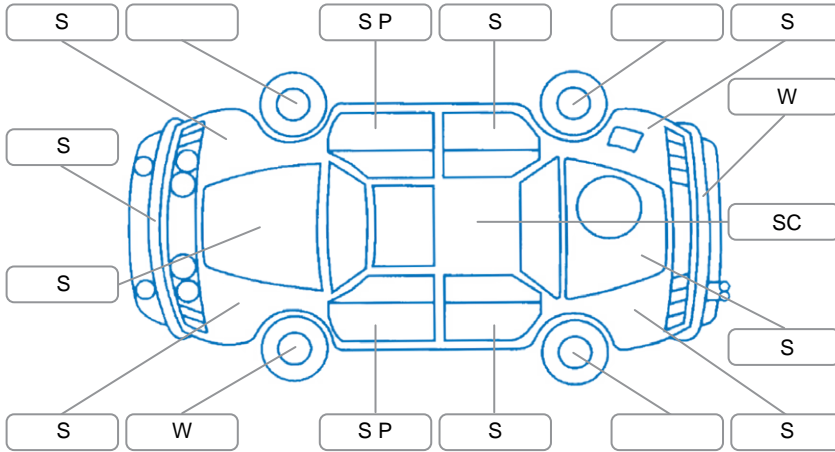

Report ID:	28,121,794	Version:	2
Created:	28 Apr 2026		

Make:	KIA	Model:	RIO
Body Style:	Hatchback	Year:	2013
Rego No.:	HDL793	Rego Expiry:	12 Mar 2027
WoF Expiry:	26 Feb 2027	Odometer:	56,491 Kms
Good No.:	28121794	VIN:	KNADM512ME6900367
Next Service:	19/3/15 or 15000km	Service History:	No

Key

S = Scratch R = Rust C = Crack * = Decals W = Significant scuffs
 D = Dent PT = Paint defect P = Pin dent SC = Stone Chips

Note: some defects and blemishes may not be displayed in the diagram

Body Inspection Comments