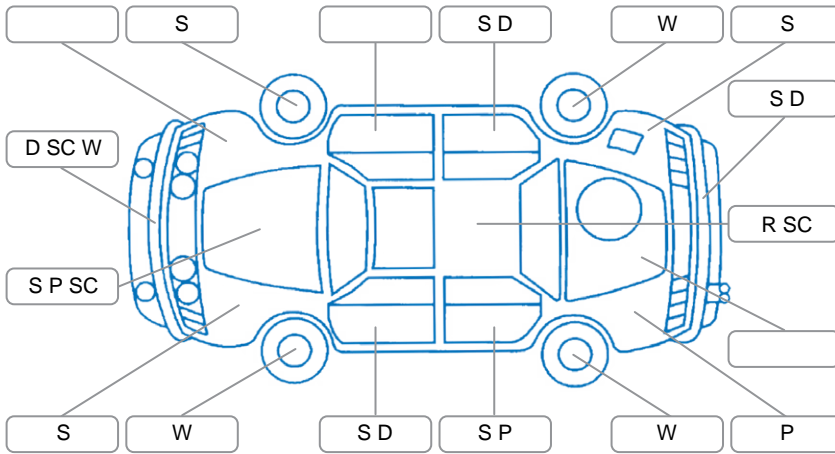

Report ID:	28,121,787	Version:	1
Created:	20 Apr 2026		

Make:	Mitsubishi	Model:	ASX
Body Style:	SUV	Year:	2015
Rego No.:	JKF111	Rego Expiry:	30 Apr 2026
WoF Expiry:	31 Mar 2027	Odometer:	233,241 Kms
Good No.:	28121787	VIN:	JMFXLGA8WFZC01672
Next Service:	235,700kms	Service History:	No

Key

S = Scratch R = Rust C = Crack * = Decals W = Significant scuffs
 D = Dent PT = Paint defect P = Pin dent SC = Stone Chips

Note: some defects and blemishes may not be displayed in the diagram

Body Inspection Comments

Brand new tyres on front. Large dent and scuff on left front door.

Conditions During Body Inspection

Dry

Under Carriage and Under Bonnet Inspection Comments

Blow-by hose is leaking.

Interior Comments

Seats:	Small rips on right front base pad.
Carpets:	Good
Panels:	Good
Dashboard:	Good

General Comments

Leaking from exhaust manifold. Front suspension is knocking when passing bumps, possibly upper mount.

Road Conditions During Test Drive	Dry
Engine Timing Mechanism	Timing Chain
Evidence of Cam Belt Replacement	<input type="checkbox"/> Yes <input type="checkbox"/> No Kms
Inspected by:	Yuki Itohara
Published by:	Callum Busuttill
Inspection Date:	16 Apr 2026