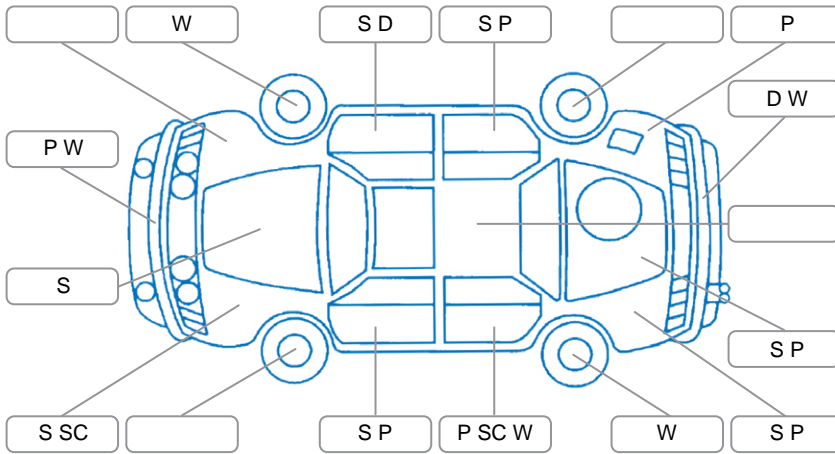

Report ID:	28,121,718	Version:	1
Created:	16 Apr 2026		

Make:	Suzuki	Model:	Swift
Body Style:	Hatchback	Year:	2019
Rego No.:	MND591	Rego Expiry:	10 Feb 2027
WoF Expiry:	01 Dec 2026	Odometer:	58,299 Kms
Good No.:	28121718	VIN:	JSAAZC83S00307106
Next Service:	61000	Service History:	Yes

Key

S = Scratch R = Rust C = Crack * = Decals W = Significant scuffs
 D = Dent PT = Paint defect P = Pin dent SC = Stone Chips

Note: some defects and blemishes may not be displayed in the diagram

Body Inspection Comments