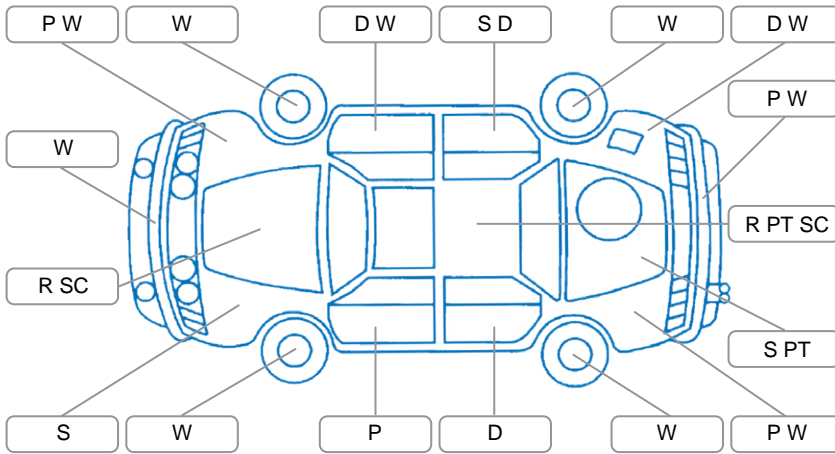

Report ID:	28,121,668	Version:	2
Created:	16 Apr 2026		

Make:	Mitsubishi	Model:	Galant
Body Style:	Sedan	Year:	2007
Rego No.:	LRN781	Rego Expiry:	23 Aug 2026
WoF Expiry:	07 Mar 2027	Odometer:	172,489 Kms
Good No.:	28121668	VIN:	7AT0CJ0JX18101113
Next Service:	171,600	Service History:	No

Key
 S = Scratch R = Rust C = Crack * = Decals W = Significant scuffs
 D = Dent PT = Paint defect P = Pin dent SC = Stone Chips

Note: some defects and blemishes may not be displayed in the diagram

Body Inspection Comments

- Front bumper misaligned
- Both front tyres worn
- Front right tyre brittle
- Front left tyre gouge

Conditions During Body Inspection: Dry

Under Carriage and Under Bonnet Inspection Comments

- Oil leak (requires further investigation)
- Subframe rust