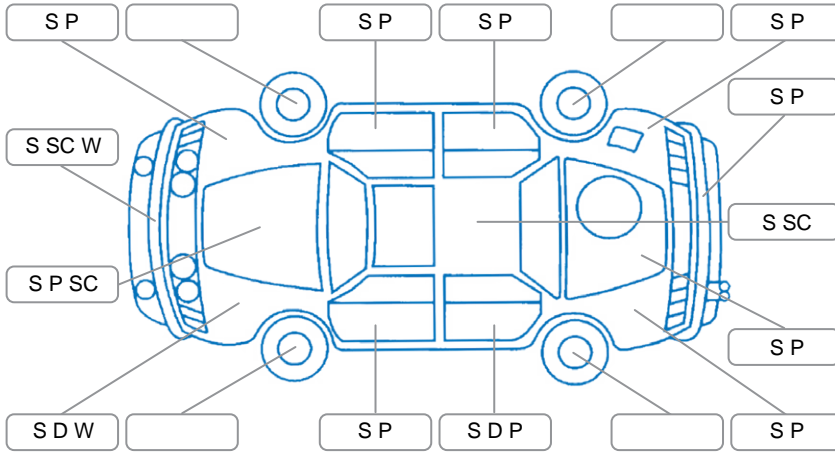

Report ID:	28,121,597	Version:	2
Created:	22 Apr 2026		

Make:	Hyundai	Model:	I30
Body Style:	Hatchback	Year:	2012
Rego No.:	GPA628	Rego Expiry:	22 Apr 2026
WoF Expiry:	23 Apr 2027	Odometer:	163,287 Kms
Good No.:	28121597	VIN:	KMHDB51DMCU395723
Next Service:	161000	Service History:	No

**Key**

S = Scratch    R = Rust    C = Crack    \* = Decals    W = Significant scuffs  
 D = Dent    PT = Paint defect    P = Pin dent    SC = Stone Chips

Note: some defects and blemishes may not be displayed in the diagram