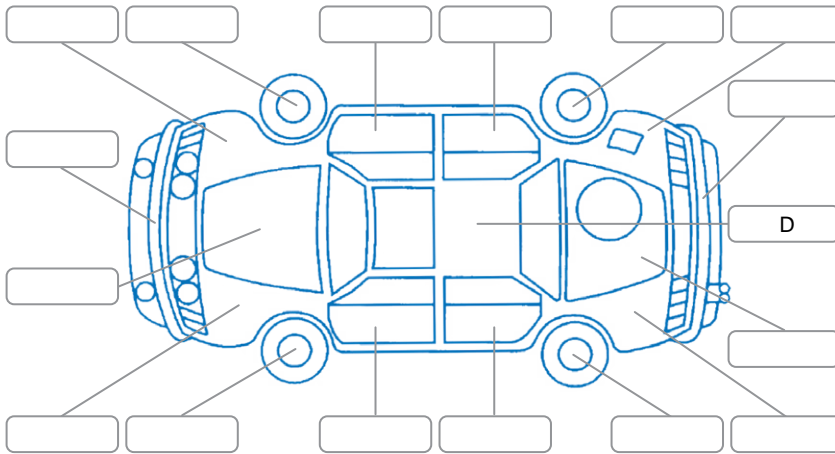

Report ID:	28,121,521	Version:	1
Created:	16 Apr 2026		

Make:	Toyota	Model:	C-HR
Body Style:	Hatchback	Year:	2017
Rego No.:	QRG461	Rego Expiry:	21 Mar 2026
WoF Expiry:	31 May 2026	Odometer:	135,095 Kms
Good No.:	28121521	VIN:	7AT0H663X24064777
Next Service:	128,000 kms	Service History:	No

**Key**

S = Scratch    R = Rust    C = Crack    \* = Decals    W = Significant scuffs  
 D = Dent    PT = Paint defect    P = Pin dent    SC = Stone Chips

Note: some defects and blemishes may not be displayed in the diagram