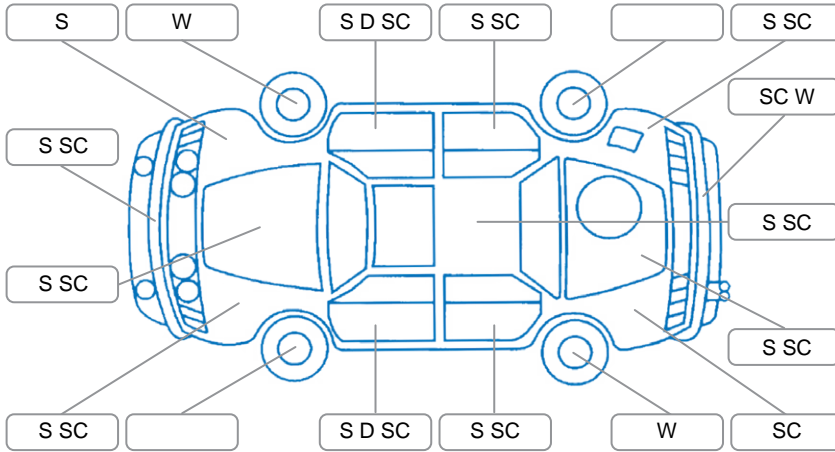

Report ID:	28,121,476	Version:	1
Created:	24 Apr 2026		

Make:	Holden	Model:	Captiva 5
Body Style:	SUV	Year:	2014
Rego No.:	HRN23	Rego Expiry:	28 Jun 2026
WoF Expiry:	17 Apr 2027	Odometer:	169,306 Kms
Good No.:	28121476	VIN:	KL3DA26U9EB061599
Next Service:	180000	Service History:	No

Key

S = Scratch R = Rust C = Crack * = Decals W = Significant scuffs
 D = Dent PT = Paint defect P = Pin dent SC = Stone Chips

Note: some defects and blemishes may not be displayed in the diagram

Body Inspection Comments