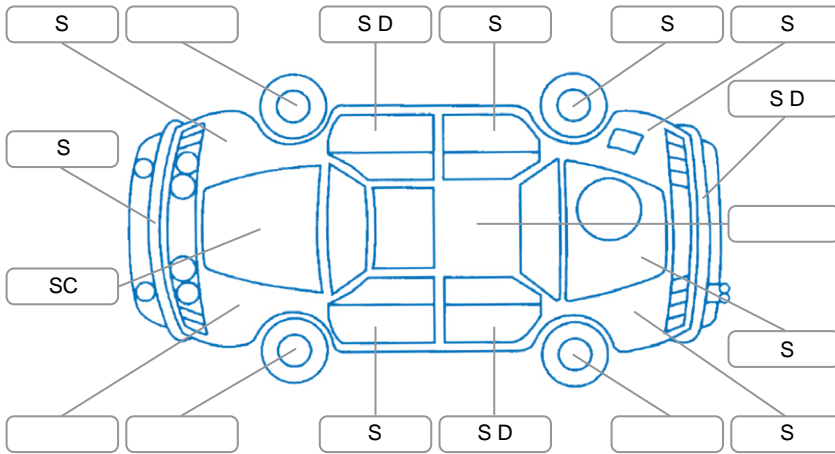

Report ID:	28,121,469	Version:	1
Created:	18 Apr 2026		

Make:	Mazda	Model:	Mazda3
Body Style:	Sedan	Year:	2016
Rego No.:	KAF36	Rego Expiry:	11 Aug 2026
WoF Expiry:	20 Nov 2026	Odometer:	143,372 Kms
Good No.:	28121469	VIN:	JM0BN527810105729
Next Service:	can't read	Service History:	Yes

Key
 S = Scratch R = Rust C = Crack * = Decals W = Significant scuffs
 D = Dent PT = Paint defect P = Pin dent SC = Stone Chips

Note: some defects and blemishes may not be displayed in the diagram

Body Inspection Comments