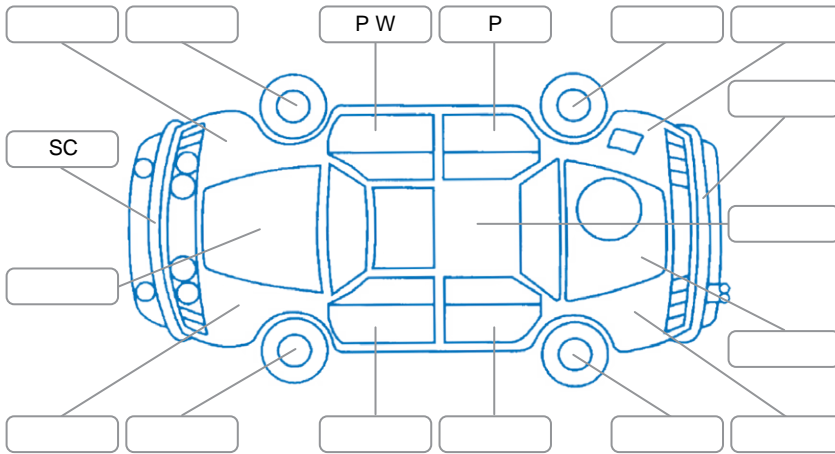

Report ID:	28,121,371	Version:	2
Created:	28 Apr 2026		

Make:	Toyota	Model:	Rav4
Body Style:	SUV	Year:	2022
Rego No.:	PLA263	Rego Expiry:	15 Aug 2026
WoF Expiry:	12 May 2027	Odometer:	132,241 Kms
Good No.:	28121371	VIN:	JTMBW3FV80D156453
Next Service:	135,000Kms	Service History:	Yes

Key
 S = Scratch R = Rust C = Crack * = Decals W = Significant scuffs
 D = Dent PT = Paint defect P = Pin dent SC = Stone Chips

Note: some defects and blemishes may not be displayed in the diagram

Body Inspection Comments