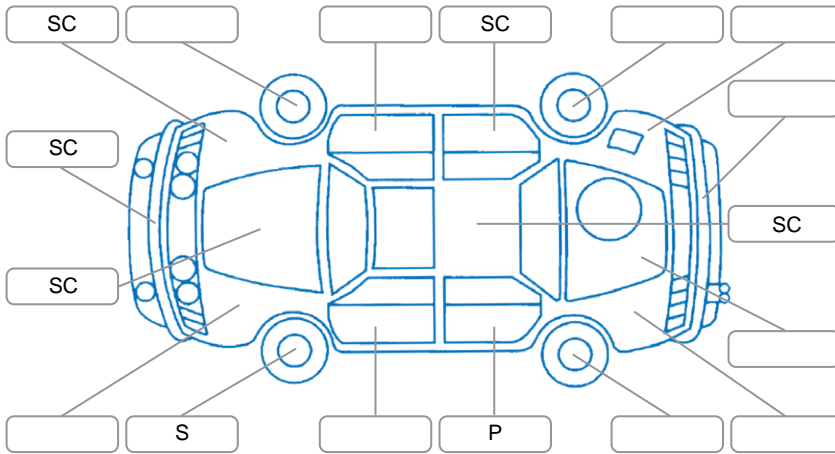

Report ID:	28,121,316	Version:	2
Created:	20 Apr 2026		

Make:	Mazda	Model:	Mazda3
Body Style:	Hatchback	Year:	2009
Rego No.:	FAM176	Rego Expiry:	
WoF Expiry:	01 May 2027	Odometer:	76,127 Kms
Good No.:	28121316	VIN:	JM0BL103100111215
Next Service:	86, 130 Kms	Service History:	No

Key

S = Scratch R = Rust C = Crack * = Decals W = Significant scuffs
 D = Dent PT = Paint defect P = Pin dent SC = Stone Chips

Note: some defects and blemishes may not be displayed in the diagram

Body Inspection Comments

Conditions During Body Inspection: Dry

Under Carriage and Under Bonnet Inspection Comments

Interior Comments

Seats:	Good
Carpets:	Good
Panels:	Good
Dashboard:	Good

General Comments

Road Conditions During Test Drive	Dry	
Engine Timing Mechanism	Timing Chain	
Evidence of Cam Belt Replacement	<input type="checkbox"/> Yes <input type="checkbox"/> No	Kms
Inspected by:	Caleb Spicer Lee	
Published by:	Shanna Bullion	
Inspection Date:	16 Apr 2026	