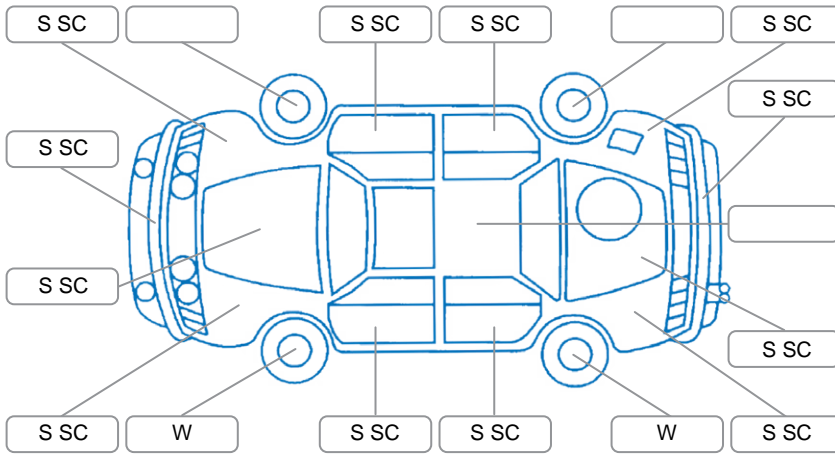

Report ID:	28,121,288	Version:	1
Created:	16 Apr 2026		

Make:	BMW	Model:	X3
Body Style:	Wagon	Year:	2011
Rego No.:	NYU672	Rego Expiry:	15 Jun 2026
WoF Expiry:	19 Feb 2027	Odometer:	100,823 Kms
Good No.:	28121288	VIN:	WBAWX72050LK69859
Next Service:	due	Service History:	No

Key

S = Scratch R = Rust C = Crack * = Decals W = Significant scuffs
 D = Dent PT = Paint defect P = Pin dent SC = Stone Chips

Note: some defects and blemishes may not be displayed in the diagram

Body Inspection Comments

Headlights dull/

Conditions During Body Inspection

Wet

Under Carriage and Under Bonnet Inspection Comments

All wheel drive/minor underbody surface rust/major engine oil leak/steering rack leak

Interior Comments