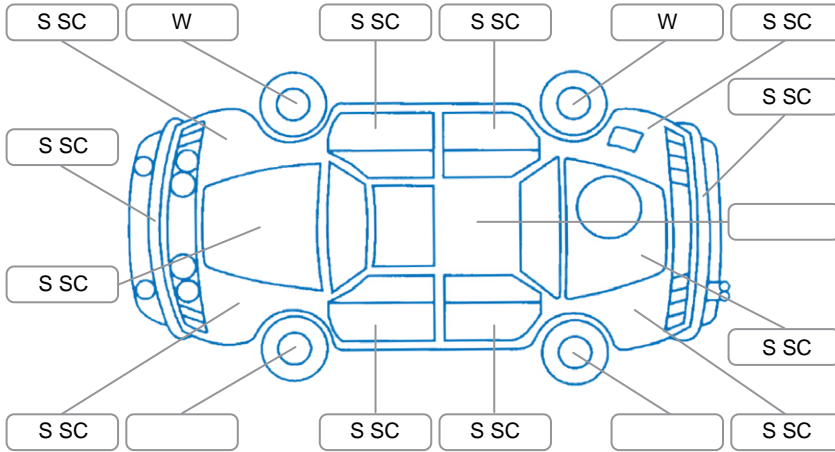

Report ID:	28,121,154	Version:	2
Created:	15 Apr 2026		

Make:	BMW	Model:	116i
Body Style:	Hatchback	Year:	2013
Rego No.:	MJR265	Rego Expiry:	31 May 2026
WoF Expiry:	10 May 2026	Odometer:	53,712 Kms
Good No.:	28121154	VIN:	WBA1A12040J209303
Next Service:	57000	Service History:	No

**Key**

S = Scratch    R = Rust    C = Crack    \* = Decals    W = Significant scuffs  
 D = Dent    PT = Paint defect    P = Pin dent    SC = Stone Chips

Note: some defects and blemishes may not be displayed in the diagram